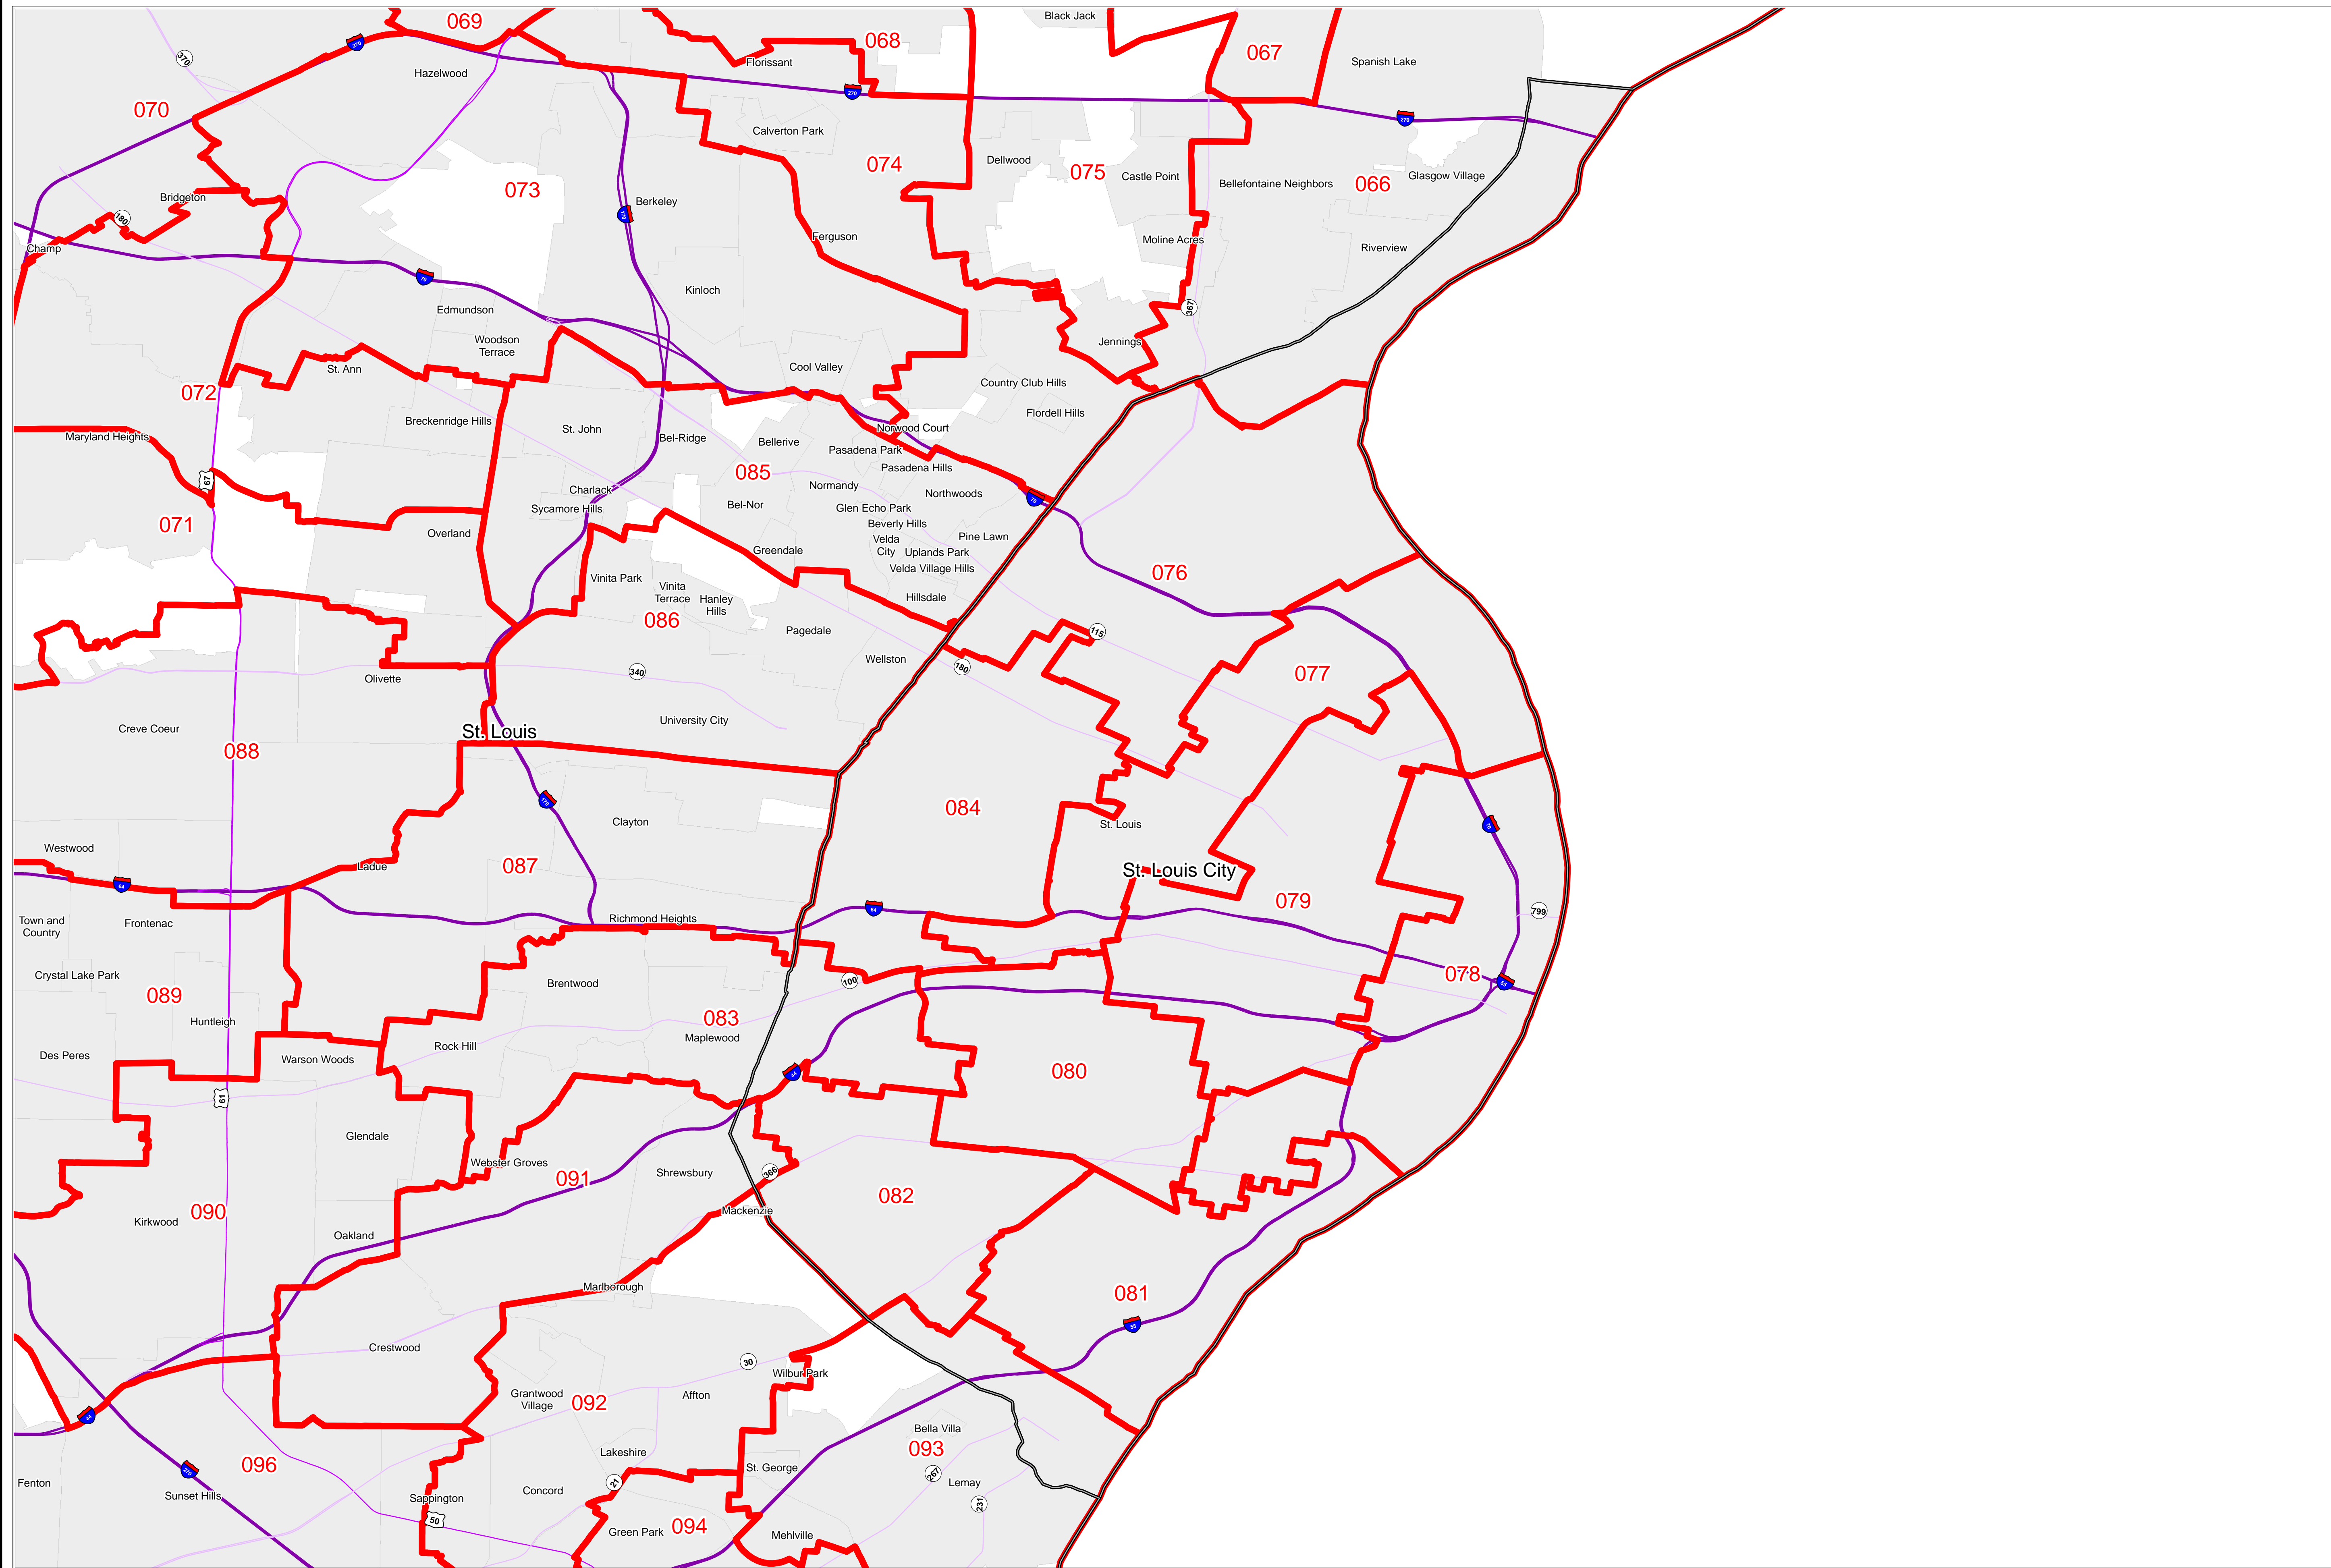

# House Apportionment Plan 2011

## Missouri Appellate Apportionment Commission

St. Louis City

Map Sheet 1 of 4

- Districts
- Counties
- Interstates
- U.S. Highways
- MO Highways
- Streets
- Incorporated Places\*

Absolute Scale  
1:57,895

Note: Street names listed along the edge of district boundaries are for reference only and do not necessarily constitute the location of legal boundary of the district.  
\*Includes census designated places (CDPs).